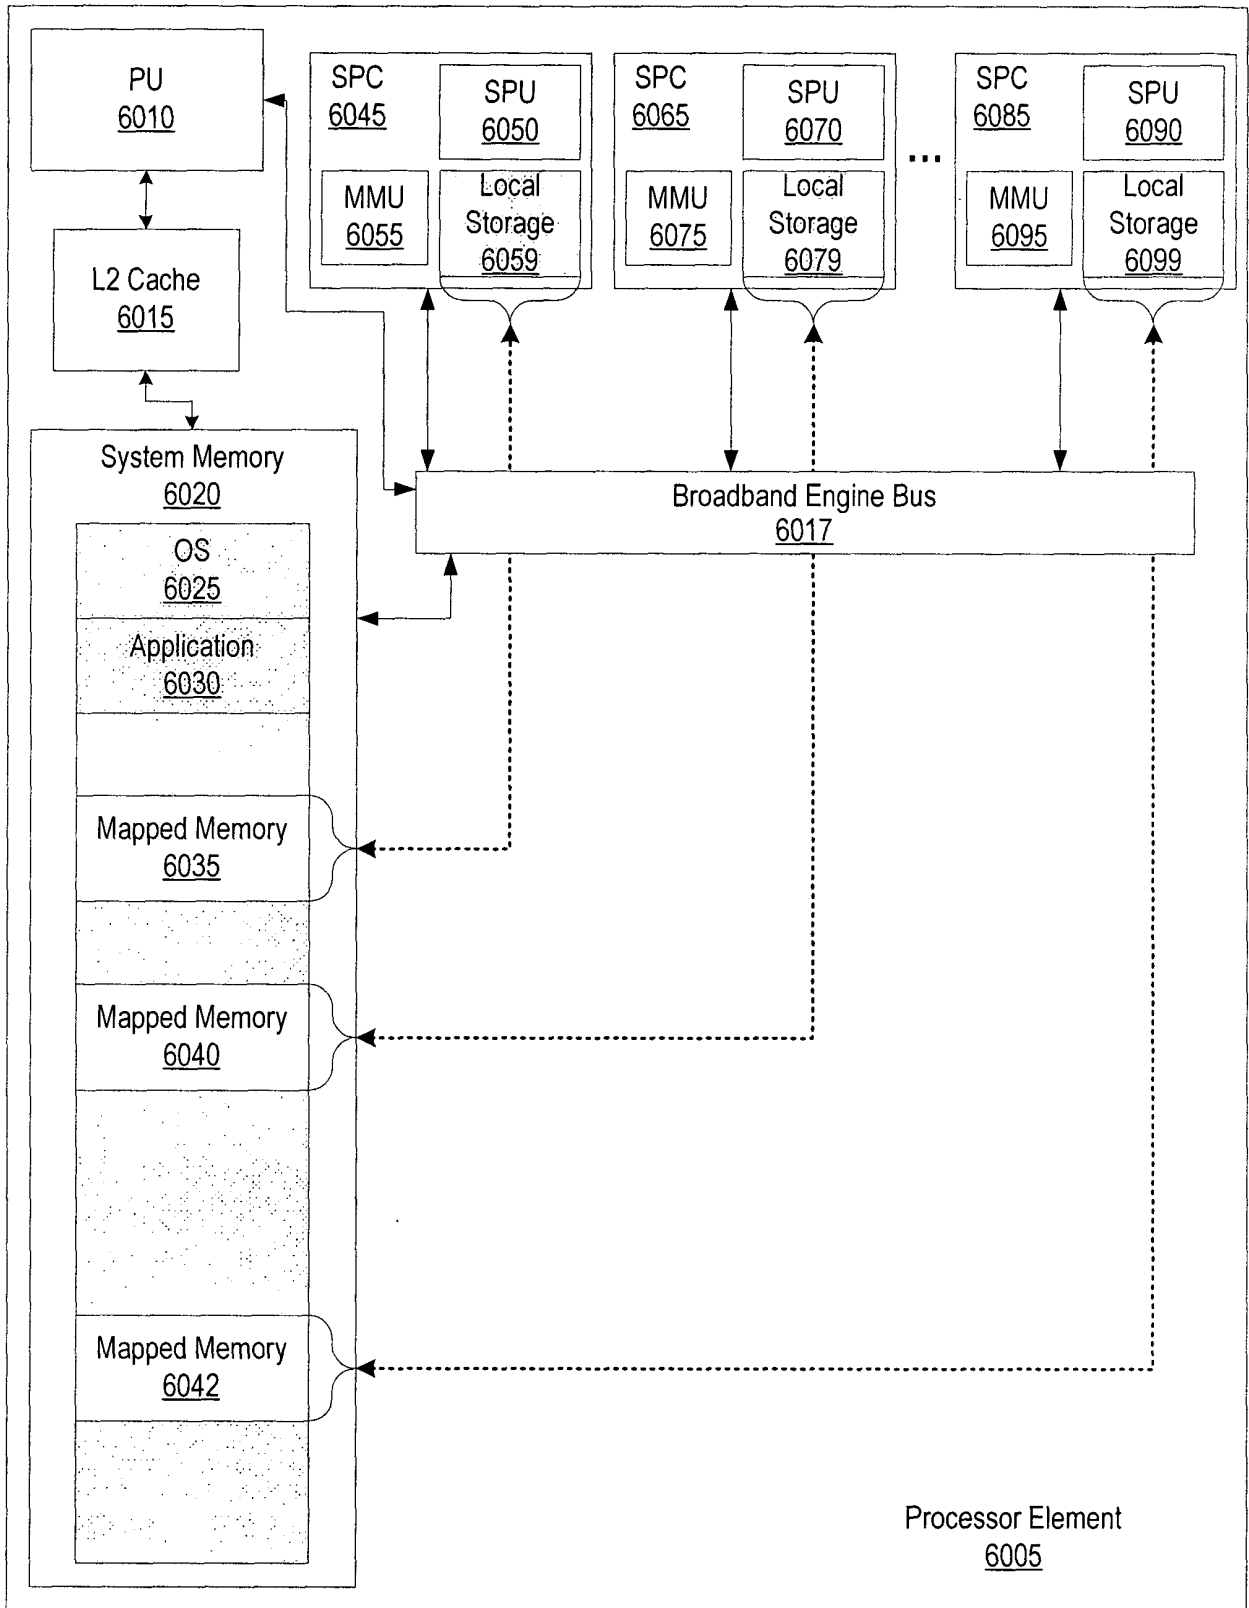

Figure 29

Figure 30

Figure 31

Figure 32

Figure 33

Figure 34

Memory Access Control Table

The diagram shows a table with 64 rows, indexed from 0 to 63. Each row contains four columns: 'Base', 'Size', 'Access Key', and 'Access Key Mask'. Callout 3504 points to the 'ID' column header. Callout 3506 points to the 'Base' column header. Callout 3508 points to the 'Size' column header. Callout 3510 points to the 'Access Key' column header. Callout 3512 points to the 'Access Key Mask' column header. Callout 3502 is an arrow pointing to the table structure.

Figure 47

Figure 48

Figure 49

Figure 50

51 / 60

Figure 51

52 / 60

Figure 52

Figure 53

Figure 54

Figure 55

Figure 57

Figure 58

Figure 59

Figure 60